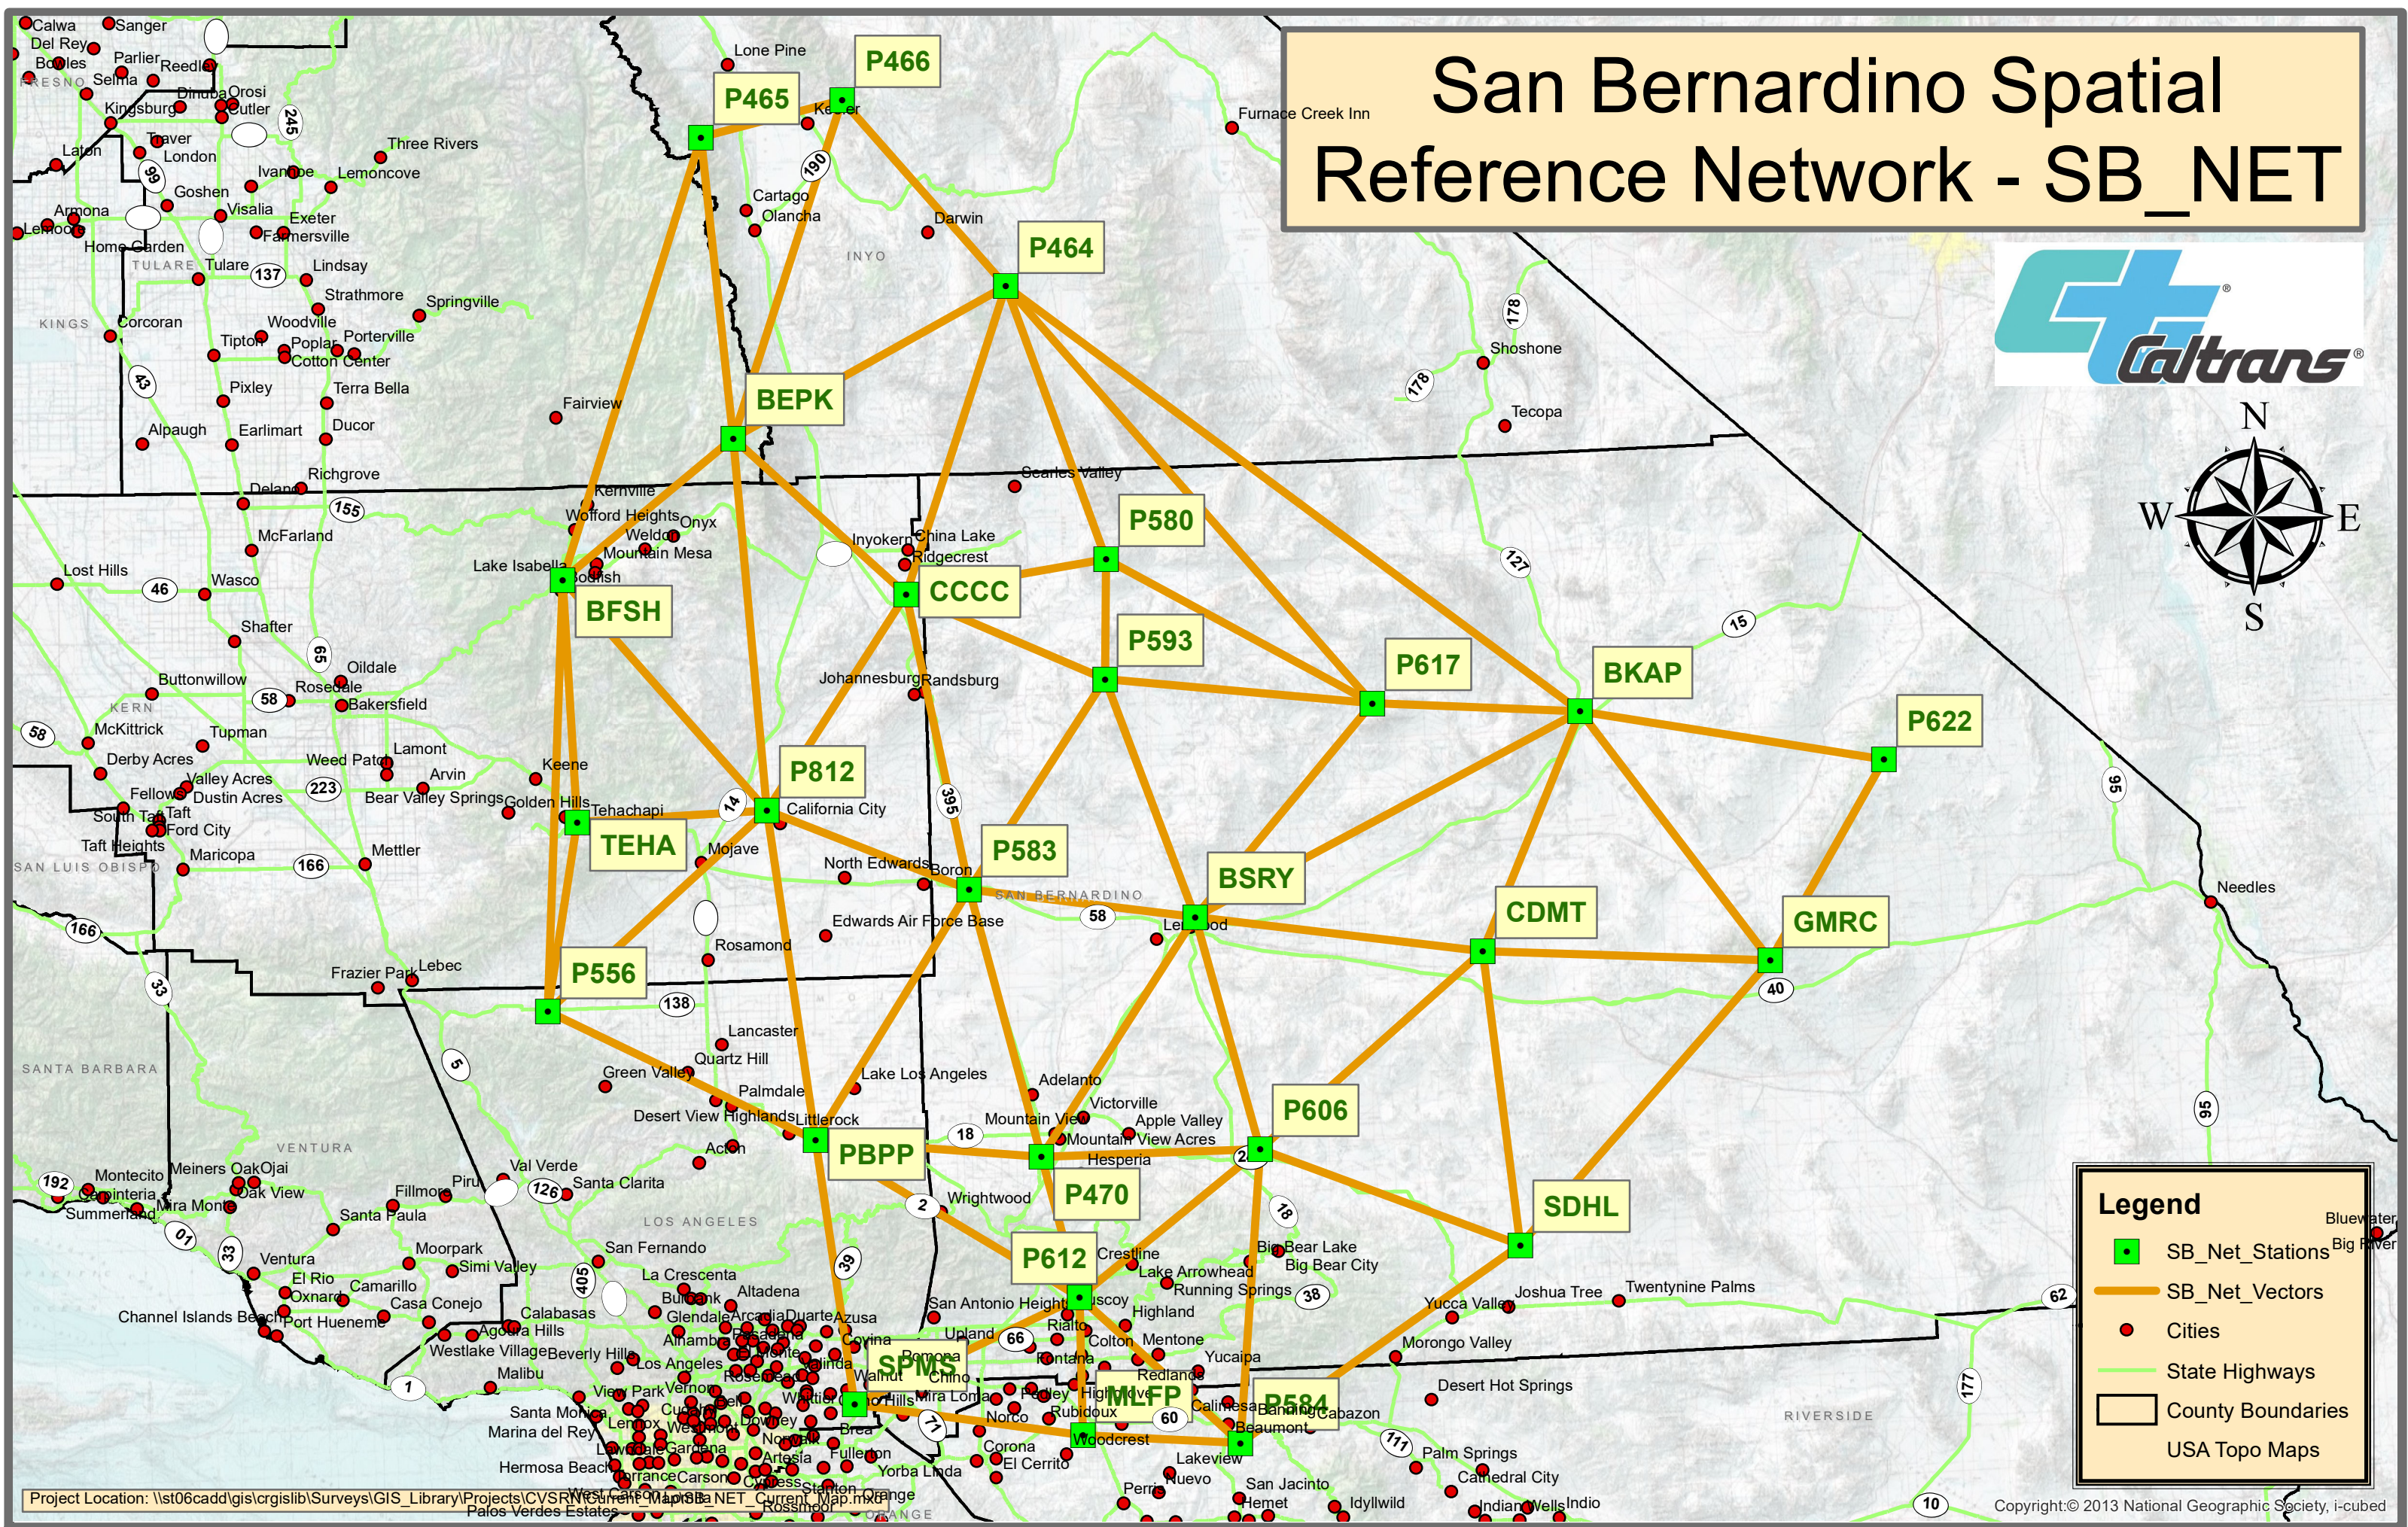

San Bernardino Spatial Reference Network - SB_NET

Legend

- SB_Net_Stations
- SB_Net_Vectors
- Cities
- State Highways
- County Boundaries
- USA Topo Maps