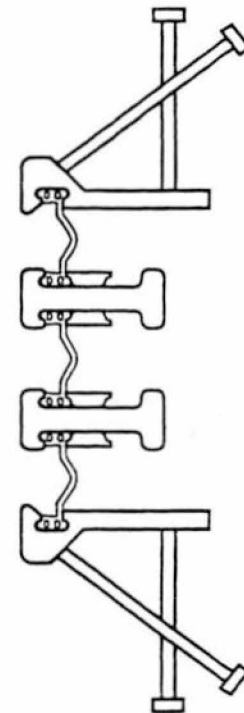

Attachment 8

Typical Modular Joint Seal Assembly (MR > 4 inches)
9" MR Joint Shown

Attachment 8

Typical Modular Joint Seal Assembly Sections (MR > 4 inches)

Section Thru Expansion Joint @ Support Box

Section Between Support Boxes