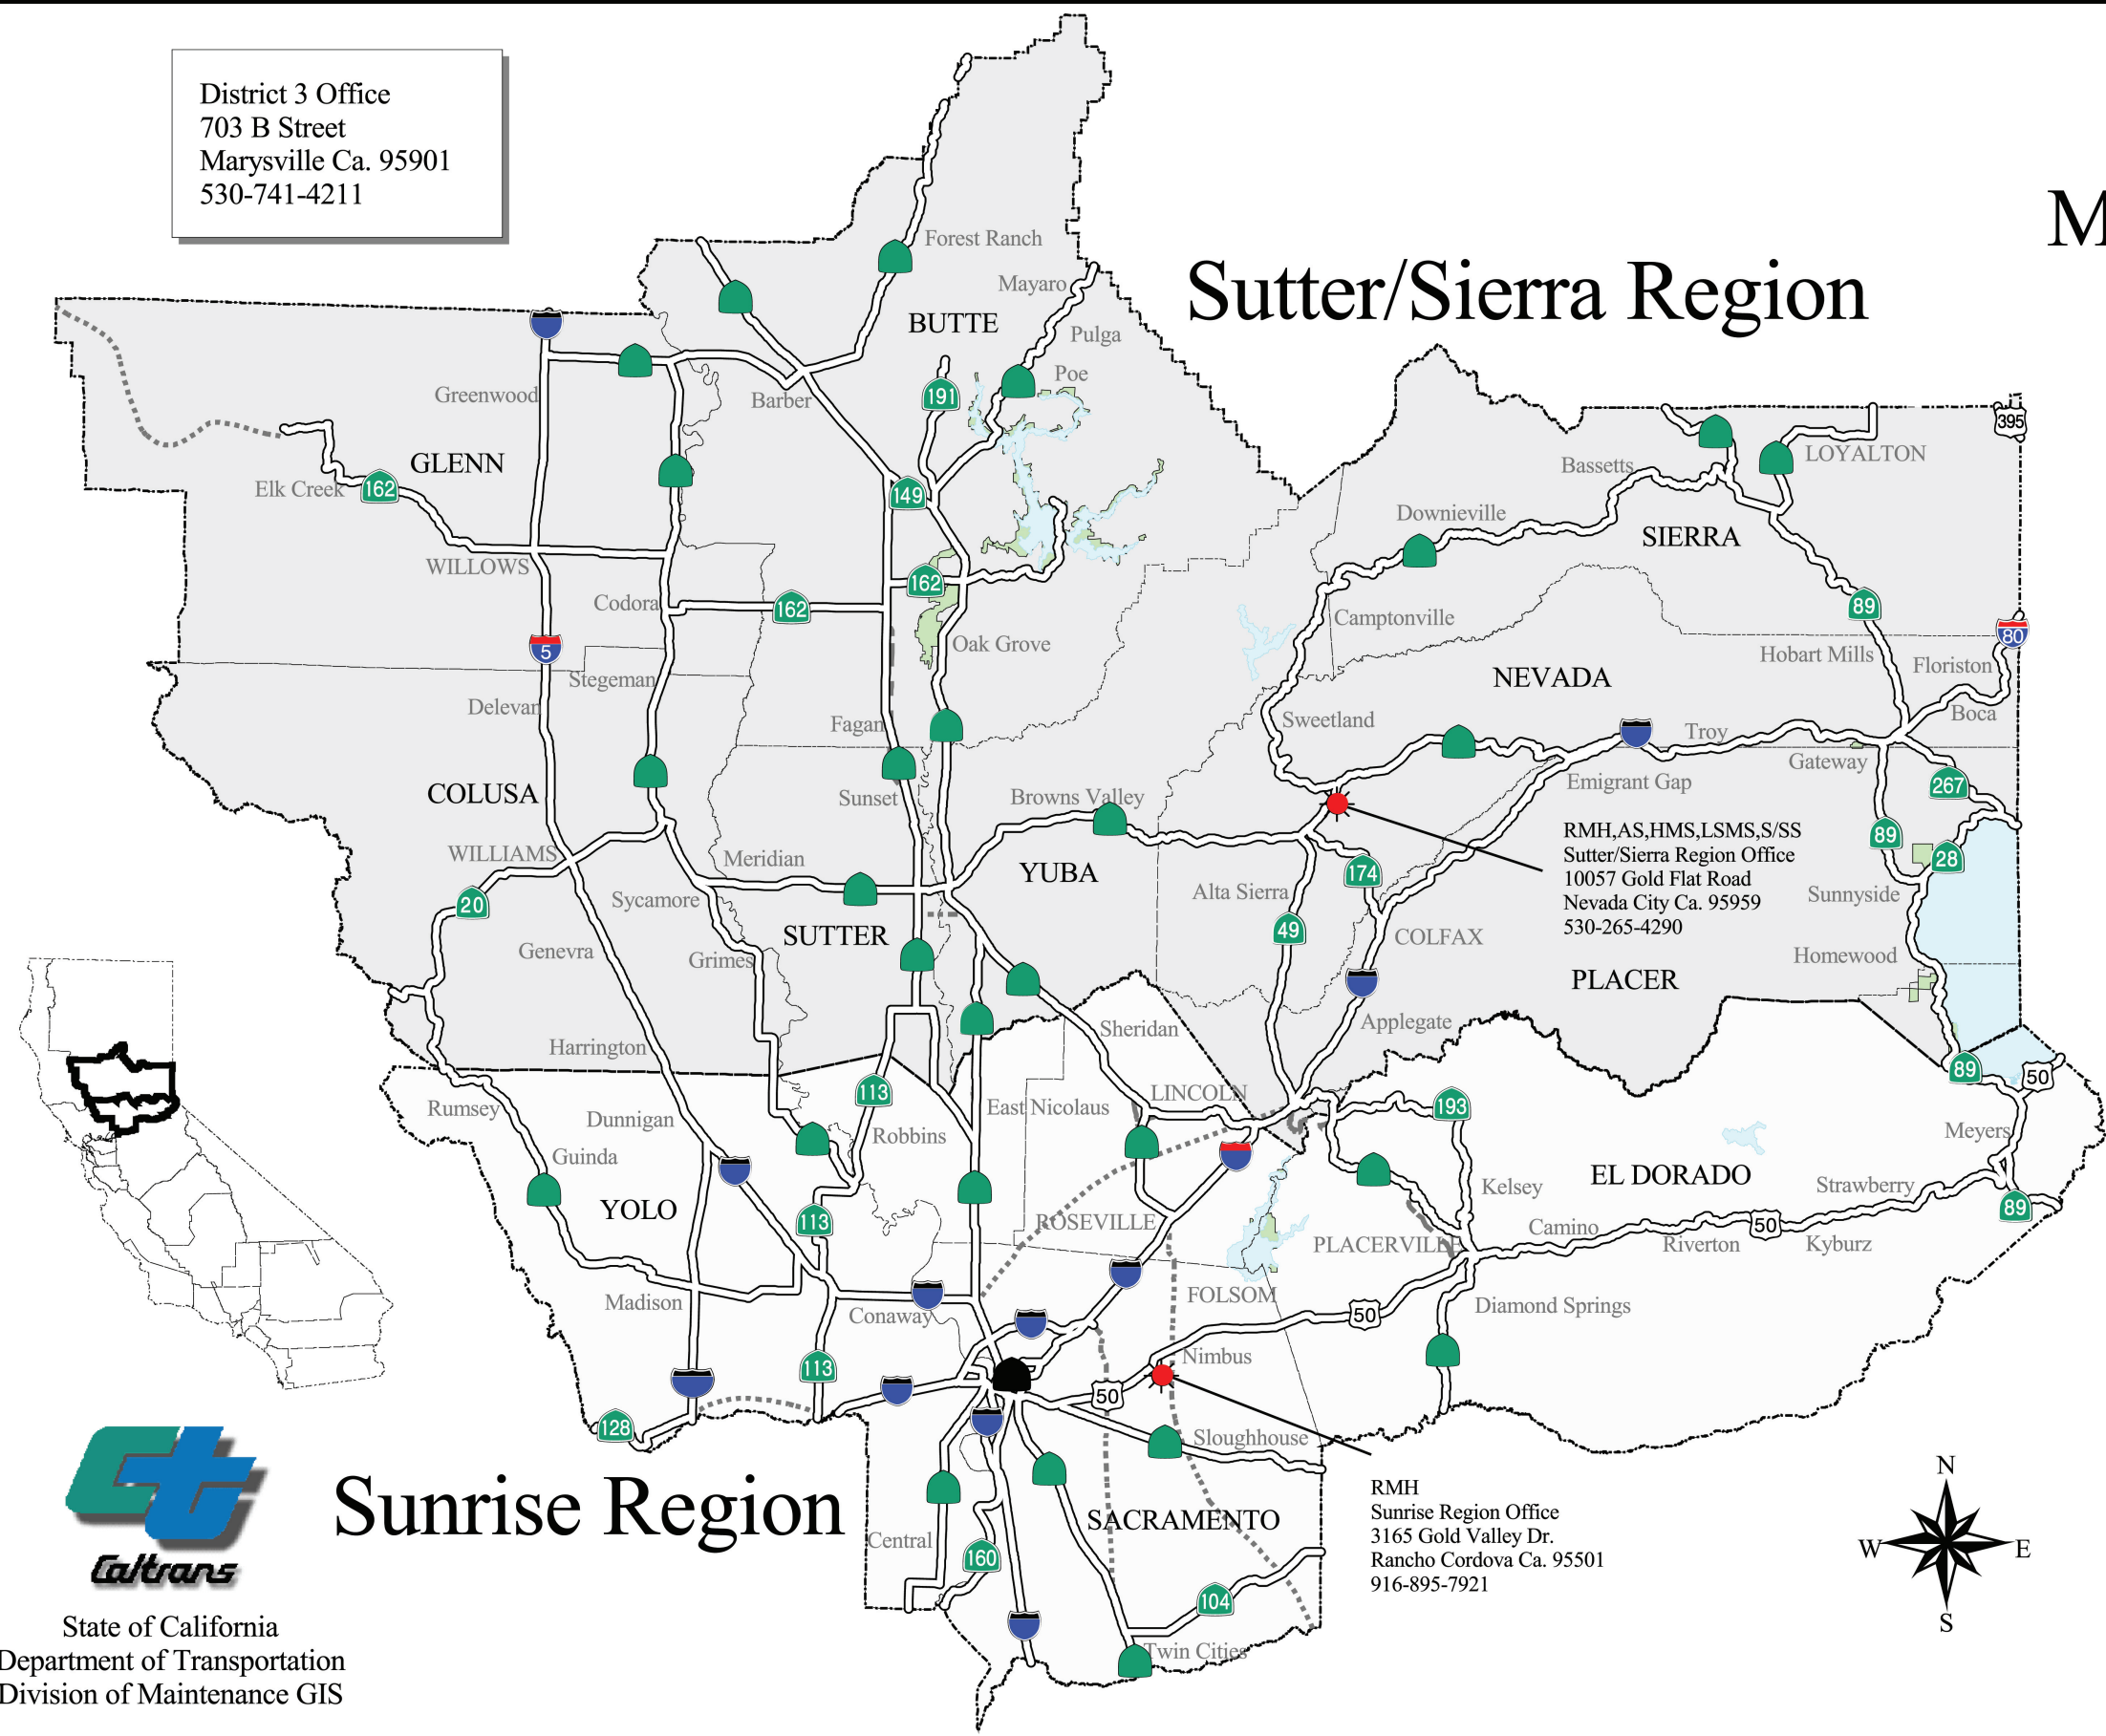

District 3 Office
 703 B Street
 Marysville Ca. 95901
 530-741-4211

DISTRICT 3

Maintenance Regions

2002

Sutter/Sierra Region

- Regional Manager Headquarters
- Adopted Route
- Proposed Route
- Traversable State Highways
- Interstate Highway Shield
- California State Highway Shield
- U.S. Highway Shield
- County Boundary
- Lake / Bay / Delta
- Park

MAINTENANCE FACILITY ABBREVIATIONS

- RMH - Regional Manager Headquarters
- AS - Area Superintendent
- HMS - Highway Maintenance Station
- LSMS - Landscape Maintenance Station
- SC - Special Crew Station
- S/SS - Sand/Salt Storage
- SL - Satellite

Sunrise Region

State of California
 Department of Transportation
 Division of Maintenance GIS

RMH
 Sunrise Region Office
 3165 Gold Valley Dr.
 Rancho Cordova Ca. 95501
 916-895-7921

Users noting errors or revisions on this map
 Please correct and forward to:
 Headquarters Maintenance
 Office of Roadside Maintenance