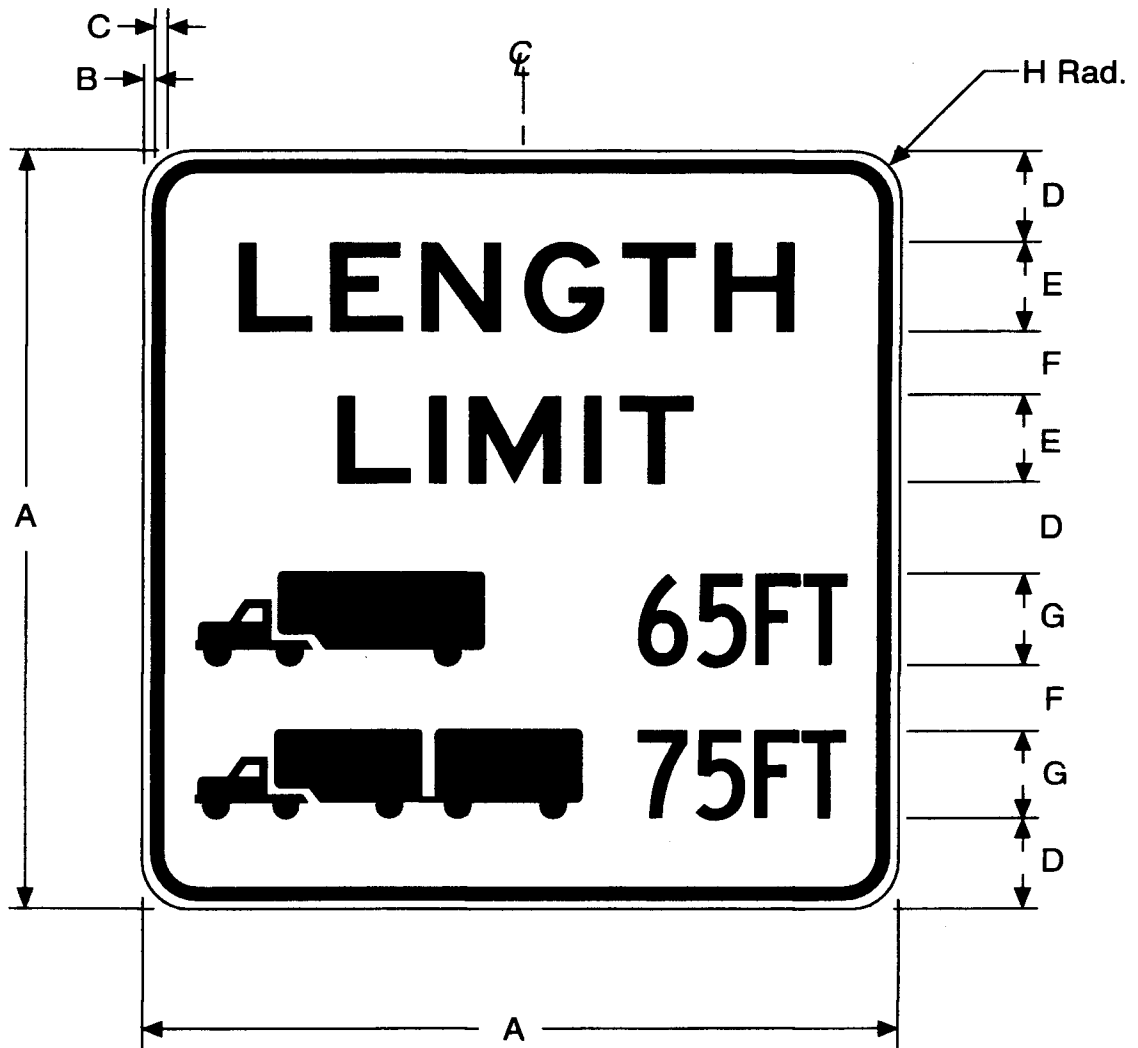

MUTCD NUMBER None

CODE R20H

SIGN SIZE (Inches)	DIMENSIONS (Inches)							
	A	B	C	D	E	F	G	H
36 x 36	36	5/8	7/8	5	4E	3	4C	2-1/4
42 x 42	42	5/8	1	5	5E	3-1/2	5C	2-5/8

COLORS
LEGEND - BLACK (NON-REFLECTIVE)
BACKGROUND - WHITE (REFLECTIVE)

- THE POLICY FOR INTENDED USAGE OF THIS SIGN IS SHOWN ON REVERSE SIDE -

Shirley Meis
 CHIEF, OFFICE OF SIGNS AND DELINEATION

4/16/99
 DATE

REVISION

REVISION