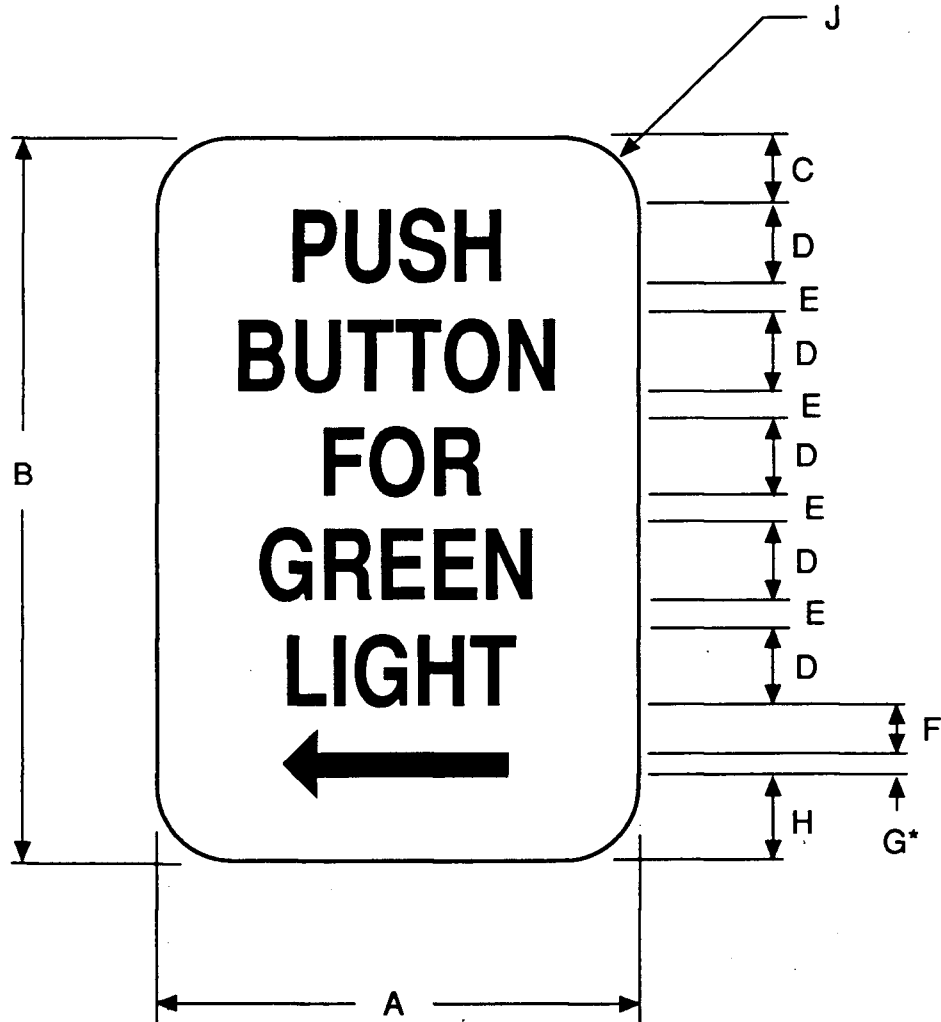

MUTCD NUMBER None

CODE R62B

*NOTE: Alternate Arrow Directions; Left, Right or Both.

SIGN	DIMENSIONS (INCHES)								
	A	B	C	D	E	F	G	H	J
STANDARD	5	7-1/2	3/4	3/4C	3/8	1/2	1/4	3/4	3/4
SPECIAL	5	7-3/4	7/8	3/4C	3/8	1/2	1/4	7/8	3/4
SPECIAL	9	12	1-1/4	1-1/8C	5/8	7/8	3/8	1-3/8	1

COLORS
 LEGEND - BLACK
 BACKGROUND - WHITE (Reflective)

- THE POLICY FOR INTENDED USAGE OF THIS SIGN IS SHOWN ON REVERSE SIDE -

MR. Lawrence J.
 DEPUTY CHIEF, DIVISION OF TRAFFIC OPERATIONS

11-9-92
 DATE