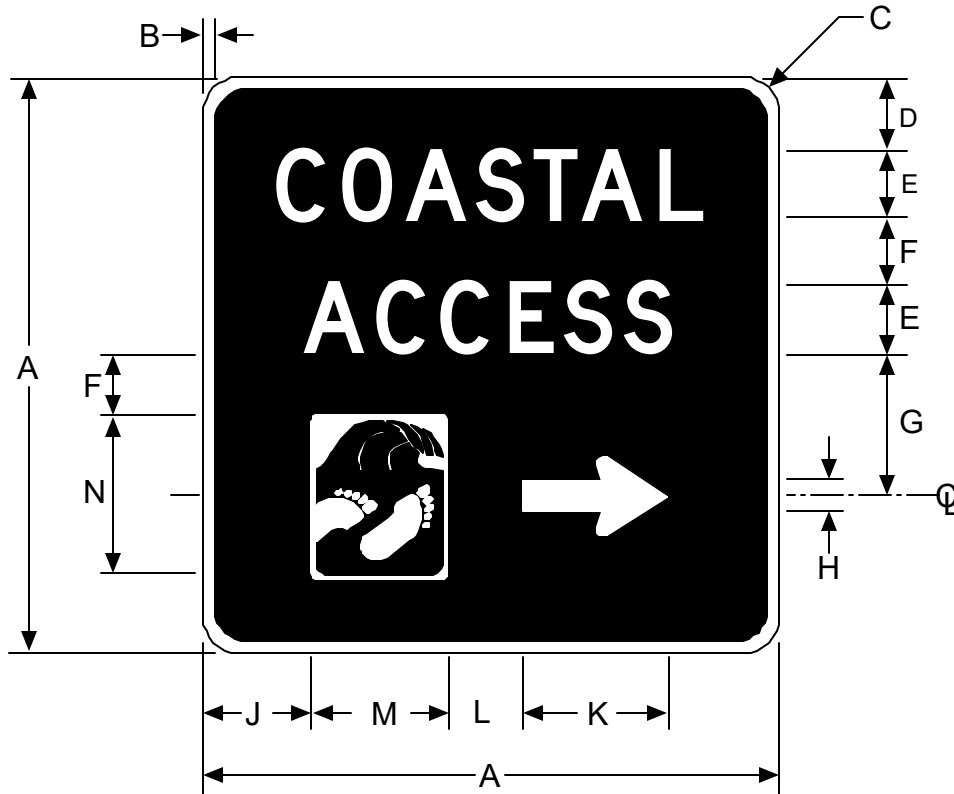

MUTCD NUMBER NONE

CODE SG28 (Rt)

NOTES:

1. Alternate messages: COASTAL ACCESS, COASTAL VIEW or BAY ACCESS, use 'D' Series alphabet. Alternate message: BAY VIEW, use 'E' Series alphabet.
2. For arrowhead dimensions, see Standard Arrowhead on Appendix Page 2 of 11.

COLORS
BORDER & LEGEND - WHITE (REFLECTIVE)
BACKGROUND - BROWN (REFLECTIVE)

- THE POLICY FOR INTENDED USAGE OF THIS SIGN IS SHOWN ON REVERSE SIDE -

Gerry Kreis
 CHIEF, OFFICE OF SIGNS AND DELINEATION

4/4/03