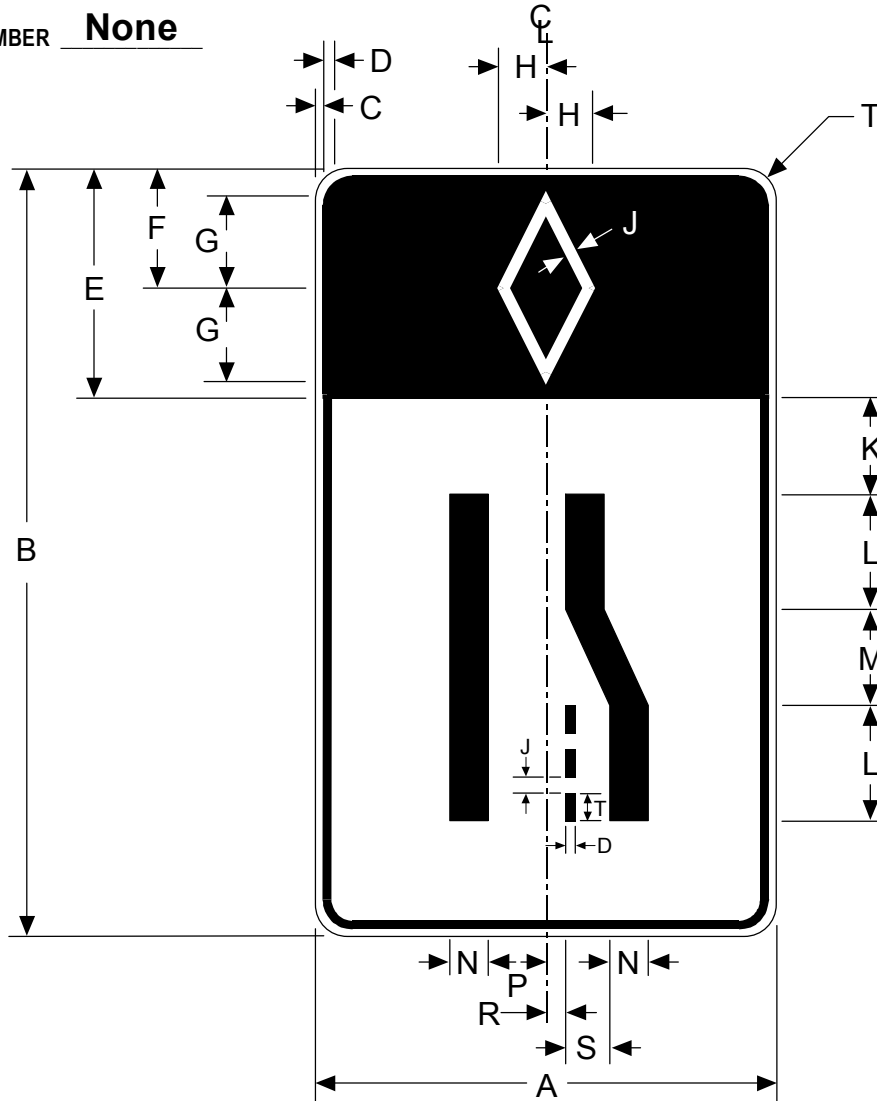

MUTCD NUMBER None

CODE **W11-1**
Lt. or Rt.

SIGN SIZE (Inches)	DIMENSIONS (Inches)																
	A	B	C	D	E	F	G	H	J	K	L	M	N	P	R	S	T
30 x 60	30	60	1/2	3/4	18	9-1/4	7-1/2	3-3/4	1-1/8	7-1/2	9	7-1/2	3	4-1/2	1-1/2	3-1/2	1-7/8
36 x 60	36	60	5/8	7/8	18	9-5/16	7-1/2	3-3/4	1-1/8	7-1/2	9	7-1/2	3	4-1/2	1-1/2	3-1/2	2-1/4
48 x 72	48	72	3/4	1-1/4	18	9-3/8	7-1/2	3-3/4	1-1/8	9	12	10	4	6	2	4-3/4	3

SIGN SIZE (mm)	DIMENSIONS (Millimeters)																
	A	B	C	D	E	F	G	H	J	K	L	M	N	P	R	S	T
762 x 1524	762	1524	13	19	450	235	191	95	29	191	229	191	76	114	38	89	48
914 x 1524	914	1524	16	22	450	237	191	95	29	191	229	191	76	114	38	89	57
1219 x 1829	1219	1829	19	31	450	238	191	95	29	229	305	254	102	152	51	121	76

COLORS
BORDER, LEGEND & DIAMOND BACKGROUND - BLACK (NON-REFLECTIVE)
DIAMOND - WHITE (REFLECTIVE)
BACKGROUND - YELLOW (REFLECTIVE)

- THE POLICY FOR INTENDED USAGE OF THIS SIGN IS SHOWN ON REVERSE SIDE -