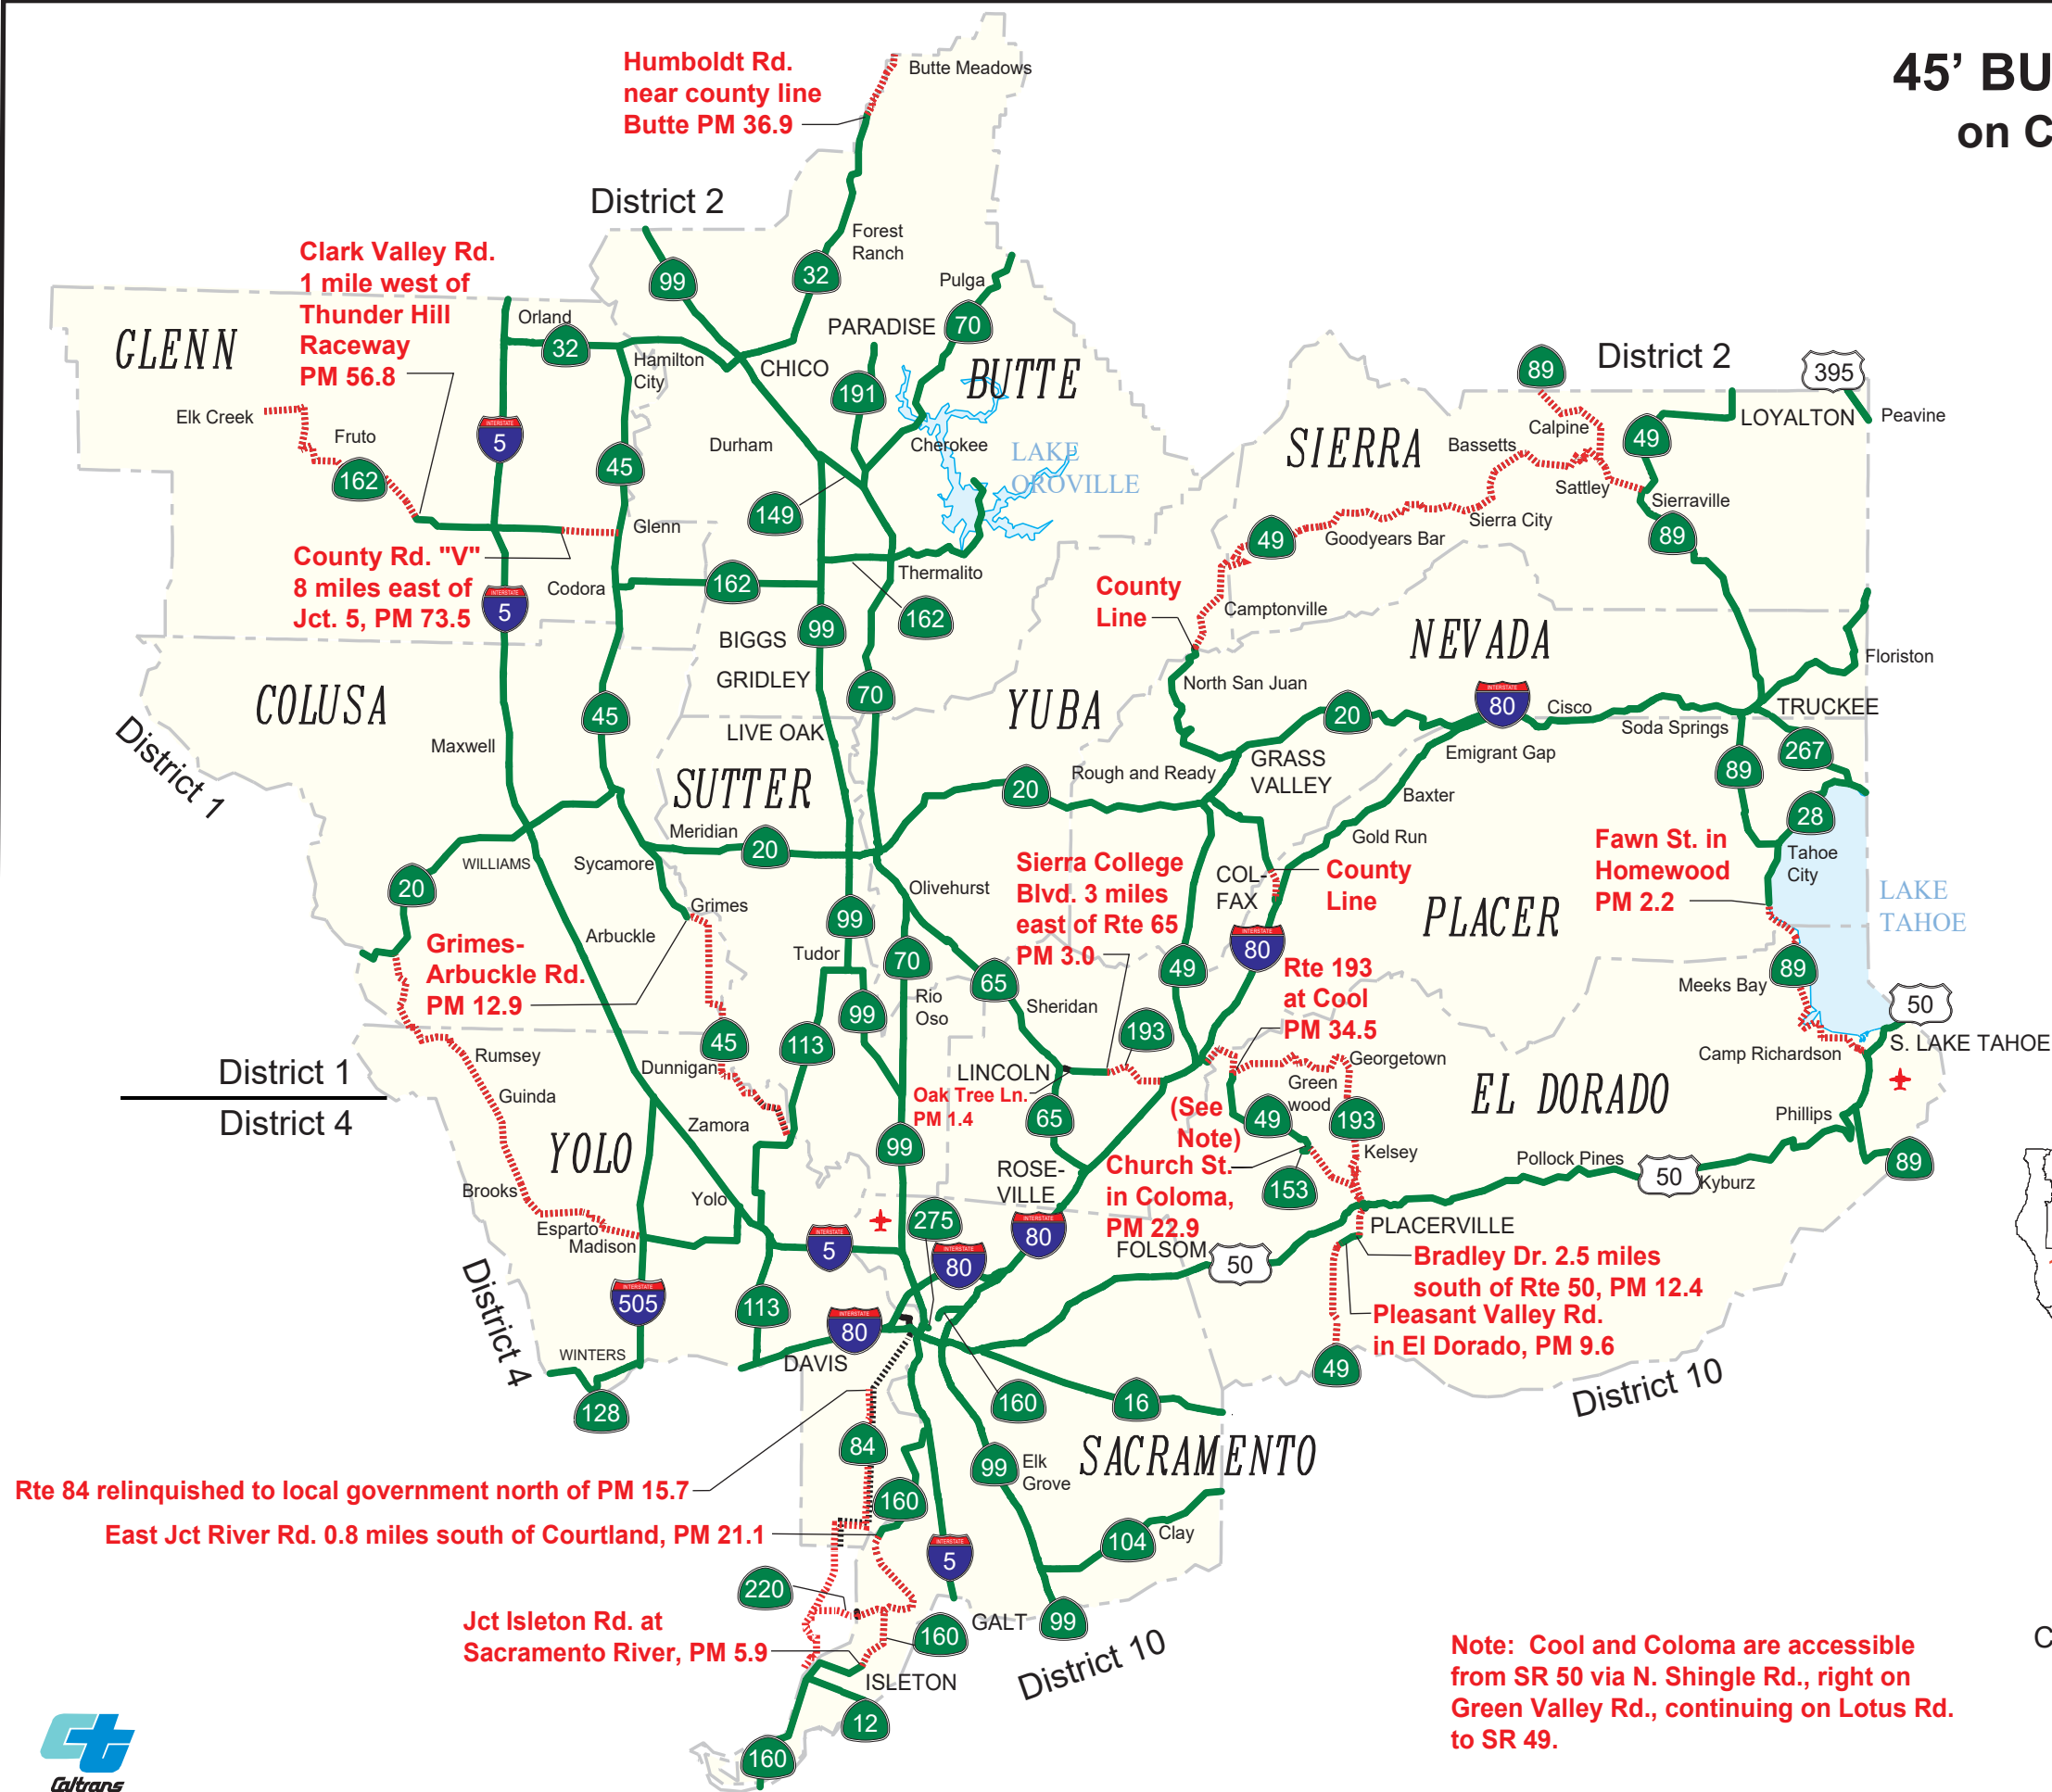

45' BUS & MOTORHOME MAP on California State Highways

DISTRICT 3

Map 3 of 12

Not to scale

Last revised December 7, 2016

LEGEND

 Buses and motorhomes up to 45 feet maximum allowed

 Buses and motorhomes over 40 feet prohibited

California Department of Transportation
Legal Truck Access Branch

Note: Cool and Coloma are accessible from SR 50 via N. Shingle Rd., right on Green Valley Rd., continuing on Lotus Rd. to SR 49.