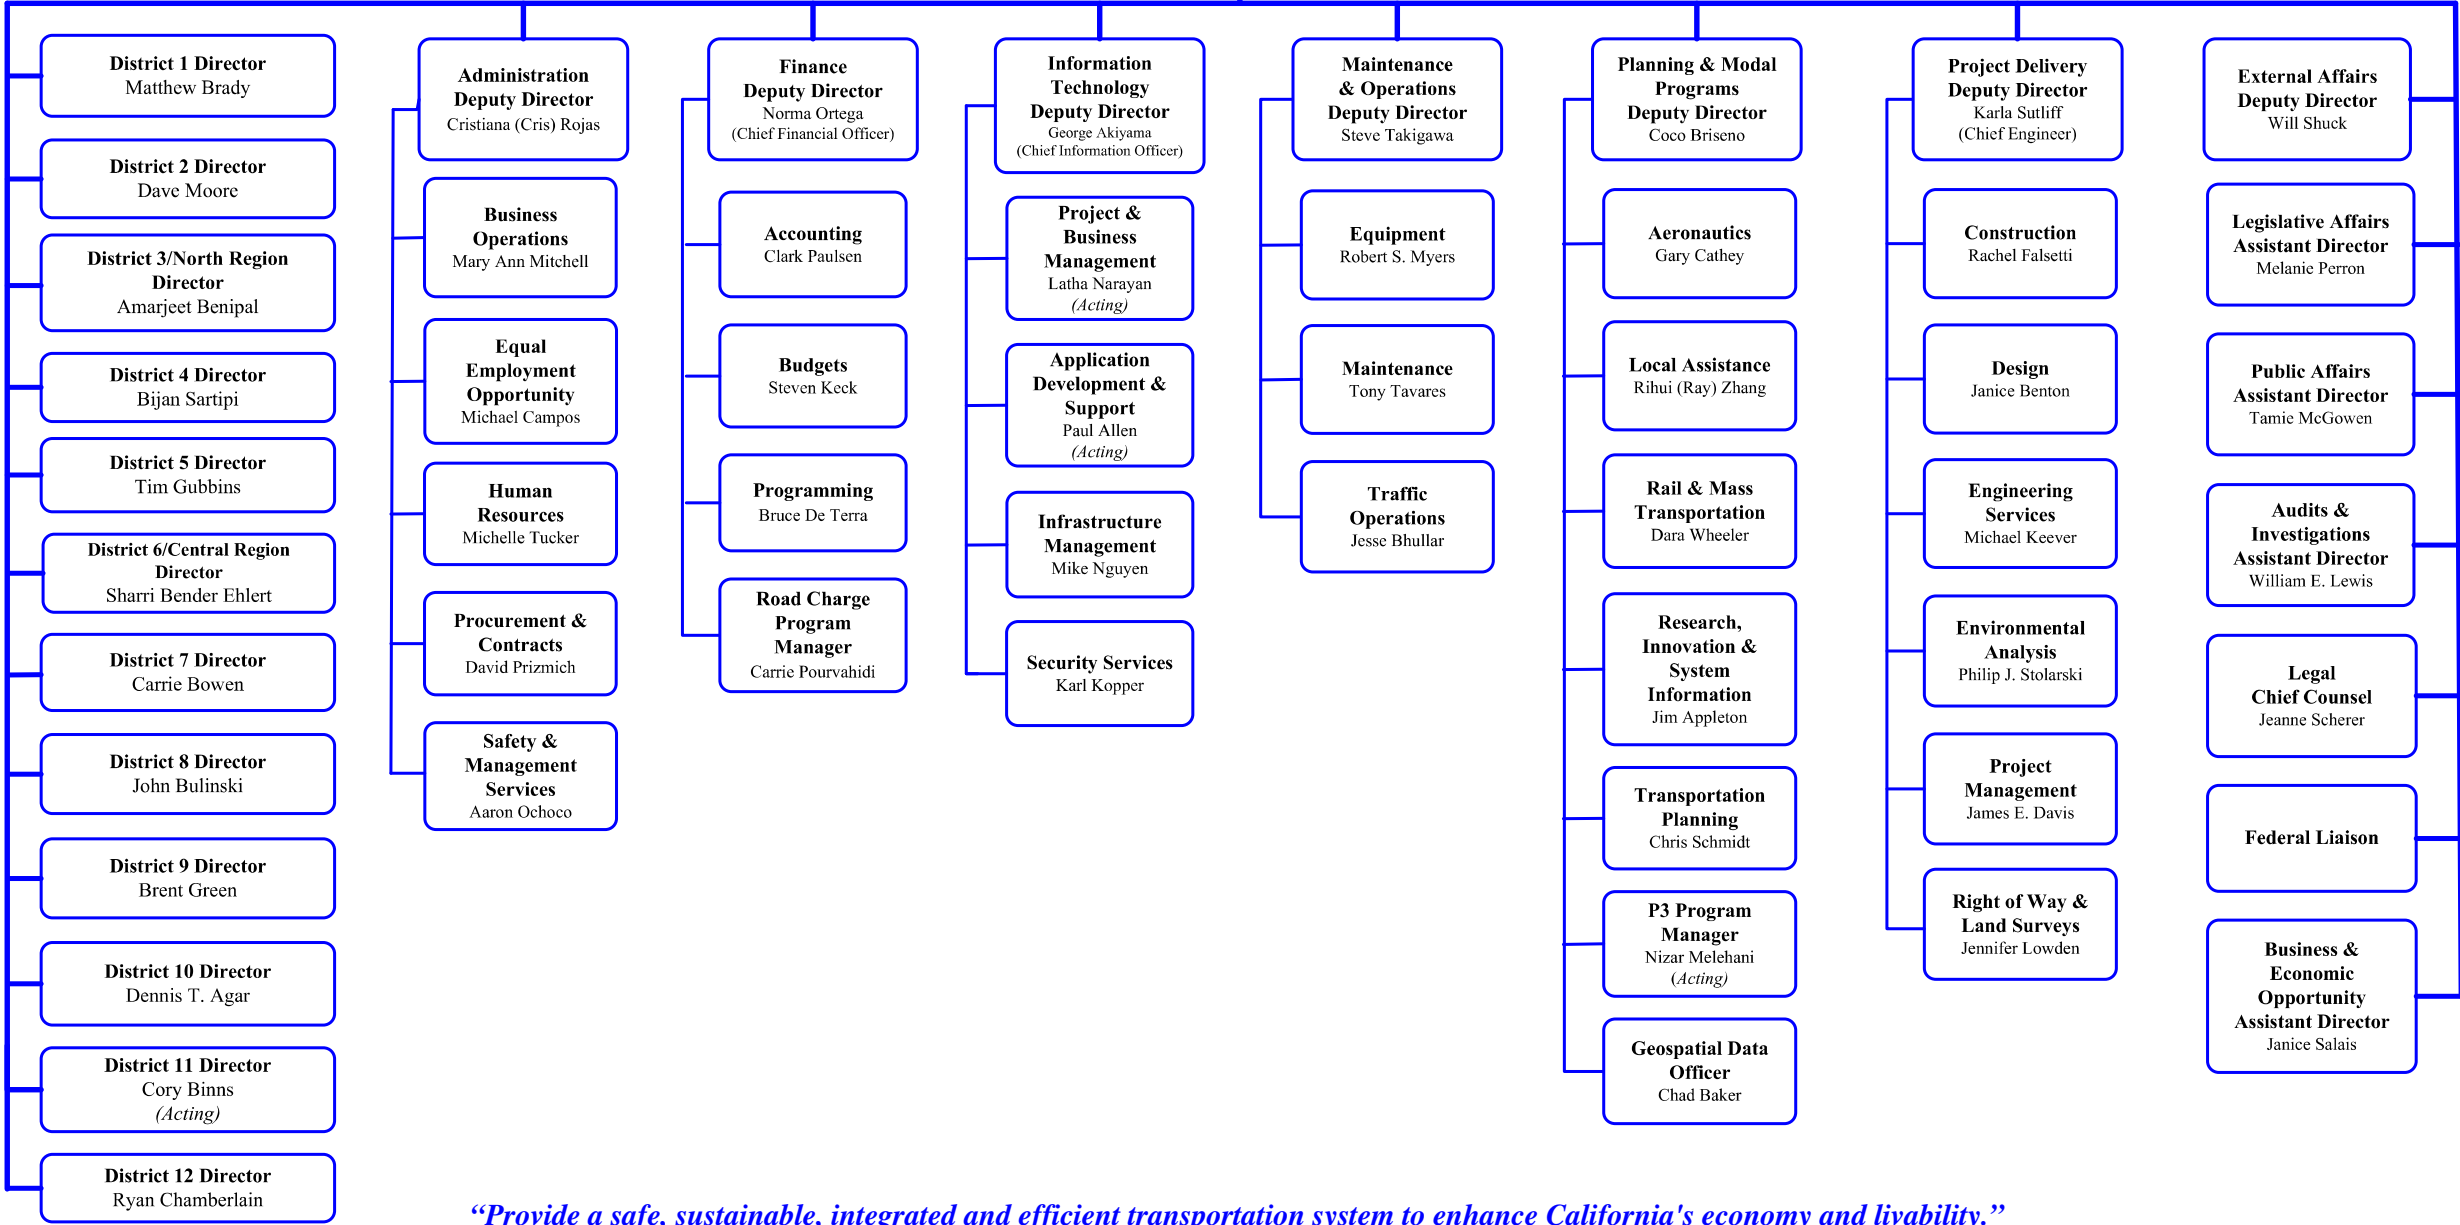

Sustainability Deputy Director
Ellen Greenberg

Director
Malcolm Dougherty

Chief Deputy Director
Laurie Berman
(Acting)

Chief of Staff
Giles Giovinazzi

Innovation, Risk & Strategic Management
Blair Thompson

Asset Management
Michael B. Johnson

“Provide a safe, sustainable, integrated and efficient transportation system to enhance California's economy and livability.”